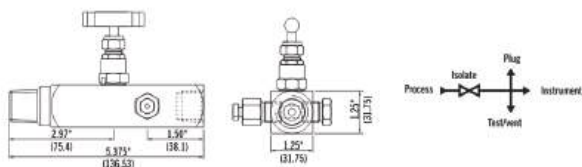

## Gauge Valves

GV

### Features

- A valve with 3 outlets in one block for isolation, bleeding of instruments.

Basic Model Number	Inlet / process	Outlet / instrument	Test / vent
-GV-M8-F8	1/2" Male NPT	1/2" Female NPT	1/2" Female NPT