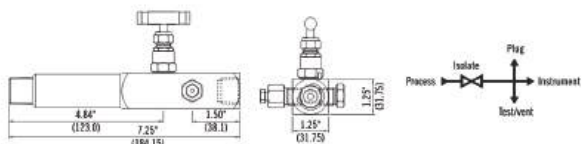

Basic Model Number	Inlet / process	Outlet / instrument	Test / vent
-GV-M8-F8-E	1/2" Male NPT	1/2" Female NPT	1/2" Female NPT